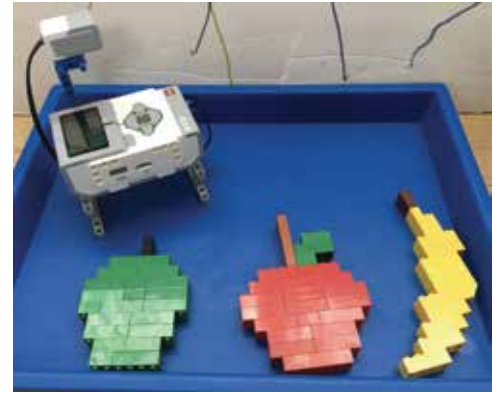

**Woodlands Robotics**

By Kat Kelley

**LEGO EV3 Experimental**

**PROJECT:** Food Scanner- Switch Block/Color Sensor

**BUILD:** EV3 Simple Scanner

**PROGRAM:** Switch Block: color - measure - color